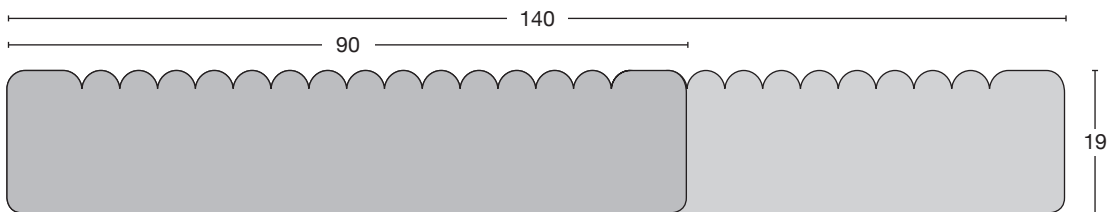

HARDWOOD DECKING PROFILES

wood products **bbi**

VITEX / PLAIN

VITEX / CROWN

KWILA / REEDED

Measurements are to scale 1:1

WHY USE bbi VITEX?

bbi Vitex is a hardwood from the Solomon Islands with a 'durable' classification. It has a golden to creamy grey appearance. Its durability makes **bbi** Vitex an excellent timber for use outdoors, including decking, boardwalks and landscaping.

VITEX

SIZE	FINISH
90x19	Plain
115x19	Plain
140x19	Plain
65x32	Plain
90x32	Plain
115x32	Plain
140x32	Plain
140x21	Crown

KWILA

SIZE	FINISH
90x19	Reeded
140x19	Reeded

bbi are members of NZITTG