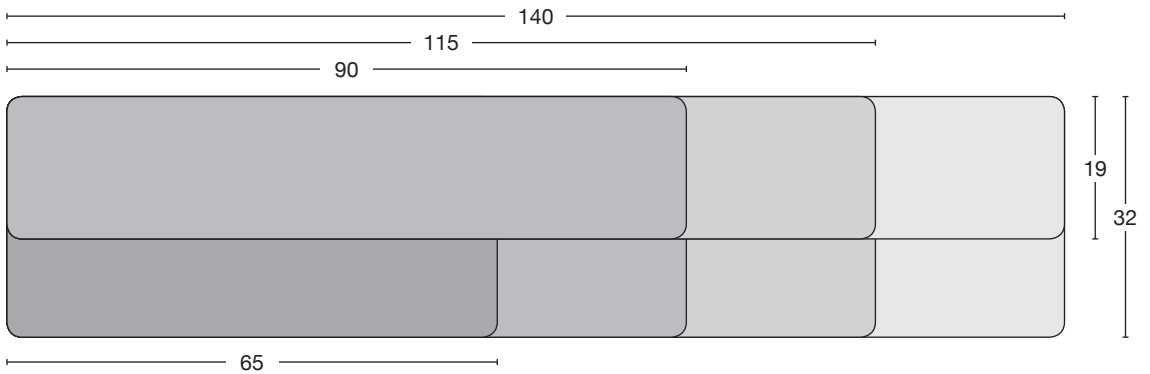

HARDWOOD DECKING PROFILES

wood products **bbi**

VITEX / PLAIN

VITEX / CROWN

KWILA / REEDED

Measurements are to scale 1:1

WHY USE bbi VITEX?

bbi Vitex is a hardwood from the Solomon Islands with a 'durable' classification. It has a golden to creamy grey appearance. Its durability makes **bbi** Vitex an excellent timber for use outdoors, including decking, boardwalks and landscaping.

VITEX

SIZE	FINISH
90x19	Plain
115x19	Plain
140x19	Plain
65x32	Plain
90x32	Plain
115x32	Plain
140x32	Plain
140x21	Crown

KWILA

SIZE	FINISH
90x19	Reeded
140x19	Reeded

bbi are members of NZITTG