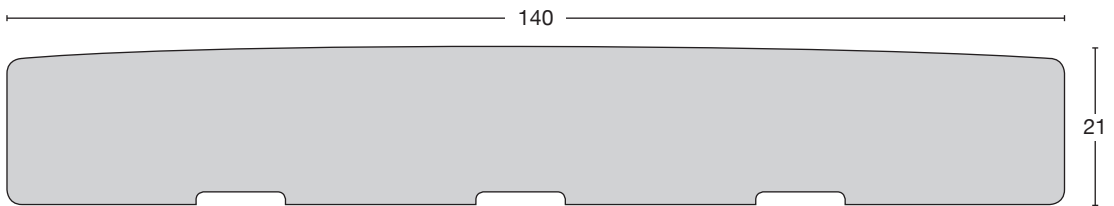

HARDWOOD DECKING PROFILES

wood products **bbi**

VITEX / PLAIN

VITEX / CROWN

KWILA / REEDED

Measurements are to scale 1:1

WHY USE bbi VITEX?

bbi Vitex is a hardwood from the Solomon Islands with a 'durable' classification. It has a golden to creamy grey appearance. Its durability makes **bbi** Vitex an excellent timber for use outdoors, including decking, boardwalks and landscaping.

VITEX

SIZE	FINISH
90x19	Plain
115x19	Plain
140x19	Plain
65x32	Plain
90x32	Plain
115x32	Plain
140x32	Plain
140x21	Crown

KWILA

SIZE	FINISH
90x19	Reeded
140x19	Reeded

bbi are members of NZITTG